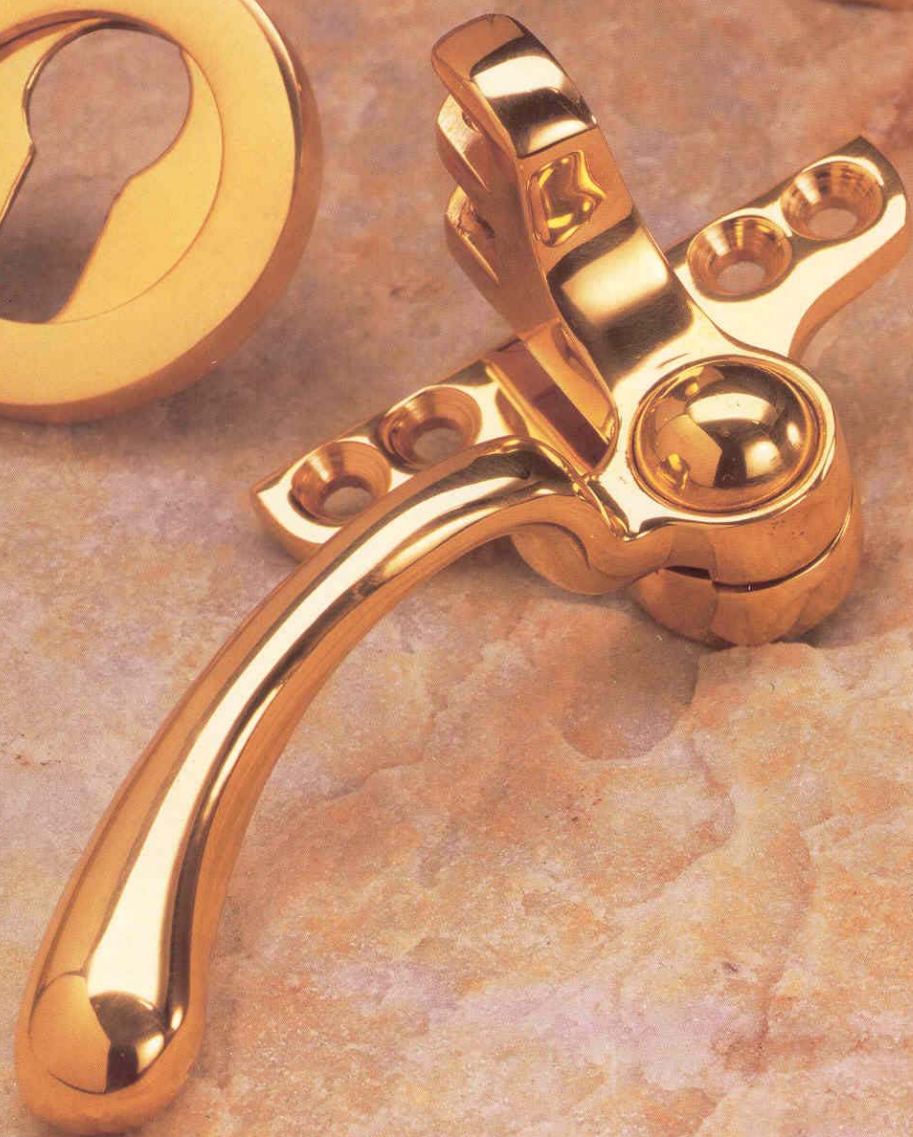

DUPLEX HANDLE
ASSEMBLY

FS1070/E

EURO ESCUTCHEON

FS2010

DOOR LEVER ON ROSE

FS1040

SPRING CATCH
WITH KEEPER

DIAGRAMS

DUPLEX HANDLE SET:

A device for opening and closing a window that is oversized. The device consists of a vertical rod on which a handle and arm are mounted. The handle is attached to the lower section of the rod and can manipulate both ends of the fitting.