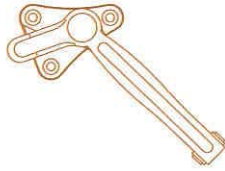

Berkeley

FS1050

CASEMENT HANDLE

FS1055

DUPLEX HANDLE
ASSEMBLY

FS1010

FS1070/E

DOOR LEVER ON ROSE
EURO ESCUTCHEON

FS1020

DOOR KNOB ON ROSE

FS1040

SPRING CATCH
WITH KEEPER

DIAGRAMS

FS1050 Casement Handle

- Specify RH/LH when ordering

FS1055 Duplex Handle Assembly*

- Specify RH/LH when ordering
- *Rod Assembly required

FS1010 Door Lever on Rose FS1010/FD Inactive Door Lever on Rose FS1070/E Euro Escutcheon

FS1020 Door Knob on Rose FS1020/FD Inactive Door Knob on Rose

DUPLEX HANDLE SET:

A device for opening and closing a window that is oversized. The device consists of a vertical rod on which a handle and arm are mounted. The handle is attached to the lower section of the rod and can manipulate both ends of the fitting.