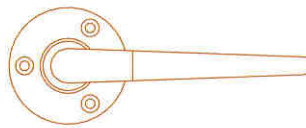

DIAGRAMS

FS4050 Casement Handle

- Specify RH/LH when ordering

FS4055 Duplex Handle Assembly*

- Specify RH/LH when ordering
- *Rod Assembly required

FS1070/E Euro Escutcheon

FS4010 Door Lever on Rose FS4010/FD Inactive Door Lever on Rose

---

FS1040 Spring Catch with Keeper