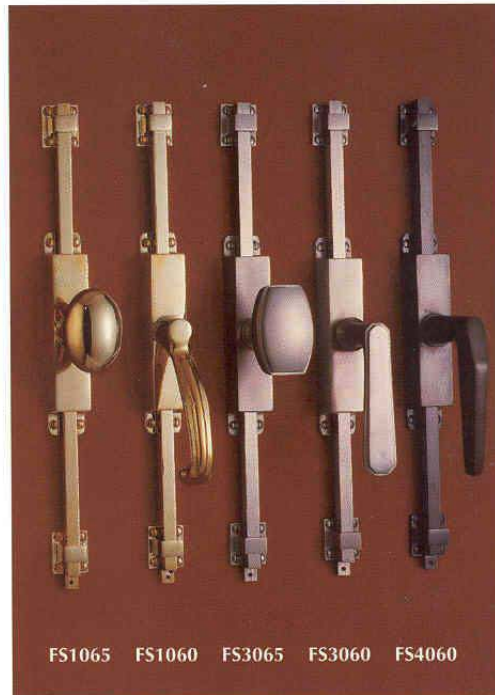

CREMONE FITTINGS