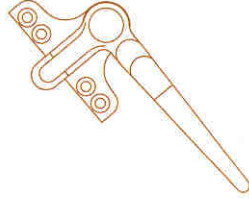

FS4010

DOOR LEVER ON ROSE

FS1040

SPRING CATCH
WITH KEEPER

DIAGRAMS

FS4050 Casement Handle

- Specify RH/LH when ordering

FS4055 Duplex Handle Assembly*

- Specify RH/LH when ordering
- *Rod Assembly required

FS1070/E Euro Escutcheon

FS4010 Door Lever on Rose FS4010/FD Inactive Door Lever on Rose

FS1040 Spring Catch with Keeper

Soho

FS2050

CASEMENT HANDLE

FS2055