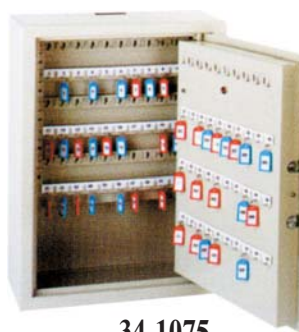

## Key Cabinet

Key Cabinet - 20 Hook (200mm x 155mm x 60mm)

Key Cabinet - 30 Hook (200mm x 155mm x 60mm)

Key Cabinet - 42 Hook (290mm x 215mm x 60mm)

Key Cabinet - 70 Hook (290mm x 215mm x 60mm)

Products not included