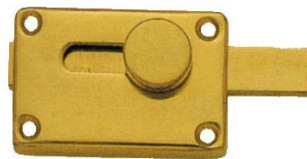

20. Indicator Bolts, Thumb Turns & Security Fixings

02-1001NY

02-1001DNY

34-1100SS - 76mm (5mm spindle)
34-1101SS - 100mm (5mm spindle)

Available in Aluminium
& Stainleel steel

42-1110

42-1111

Disabled Bathroom Thumb Turn & Release

42-1107AL Aluminium

42-1109PC with indicator
42-1109SC with indicator

14-1007

Disabled Indicator Bolts

14-1004

14-1006

14-1008

14-1005

14-1003

14-1001

14-1002

Security Bolts

Bathroom Indicator Bolt