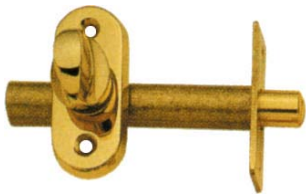

20. Indicator Bolts, Thumb Turns & Security Fixings

02-1001NY

02-1001DNY

34-1100SS - 76mm (5mm spindle)
34-1101SS - 100mm (5mm spindle)

Available in Aluminium
& Stainleel steel

42-1110

42-1111

Disabled Bathroom Thumb Turn & Release

42-1107AL Aluminium

42-1109PC with indicator
42-1109SC with indicator

14-1007

Disabled Indicator Bolts

14-1004

14-1006

14-1008

14-1005

14-1003

14-1001

14-1002

Security Bolts

Bathroom Indicator Bolt