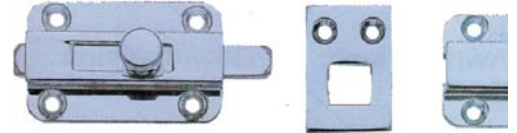

20. Indicator Bolts, Thumb Turns & Security Fixings

02-1001NY

02-1001DNY

34-1100SS - 76mm (5mm spindle)
34-1101SS - 100mm (5mm spindle)

Available in Aluminium
& Stainleel steel

42-1110

42-1111

Disabled Bathroom Thumb Turn & Release

42-1107AL Aluminium

42-1109PC with indicator
42-1109SC with indicator

14-1007

Disabled Indicator Bolts

14-1004

14-1006

14-1008

14-1005