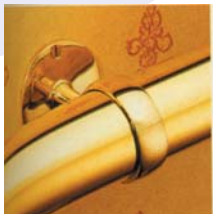

22. Balustrades & Handrails

Wall mounted handrail system

Balustrade with decorative rope twist

Ring handrail bracket

Ring cranked handrail bracket

Cranked Saddle handrail bracket

Ball end for collar fixing

Corner elbow 135deg, 90deg, 95deg

Traditional system joint

Classic coverplate

Flat end cap

Domed end cap

End scroll

Tube 16g Dia 50mm

Finishes

- Polish Brass
- Satin Brass
- Satin Chrome
- Polish Chrome