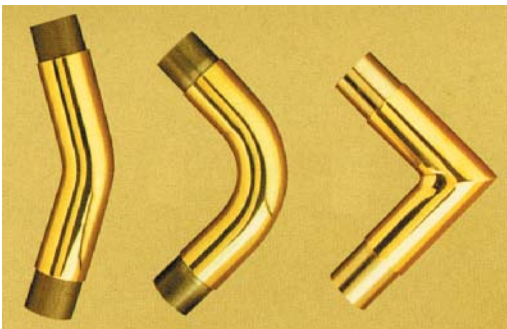

22. Balustrades & Handrails

Wall mounted handrail system

Balustrade with decorative rope twist

Ring handrail bracket

Ring cranked handrail bracket

Cranked Saddle handrail bracket

Ball end for collar fixing

Corner elbow 135deg, 90deg, 95deg

Traditional system joint

Classic coverplate

Flat end cap

Domed end cap

End scroll

Tube 16g Dia 50mm

Finishes

- Polish Brass
- Satin Brass
- Satin Chrome
- Polish Chrome