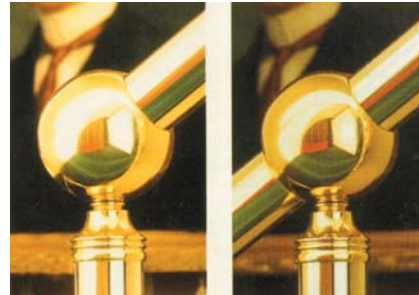

22. Balustrades & Handrails

Wall mounted handrail system

Balustrade with decorative rope twist

Ring handrail bracket

Ring cranked handrail bracket

Cranked Saddle handrail bracket

Ball end for collar fixing

Corner elbow 135deg, 90deg, 95deg

Traditional system joint

Classic coverplate

Flat end cap

Domed end cap

End scroll

Tube 16g Dia 50mm

Finishes

- Polish Brass
- Satin Brass
- Satin Chrome
- Polish Chrome